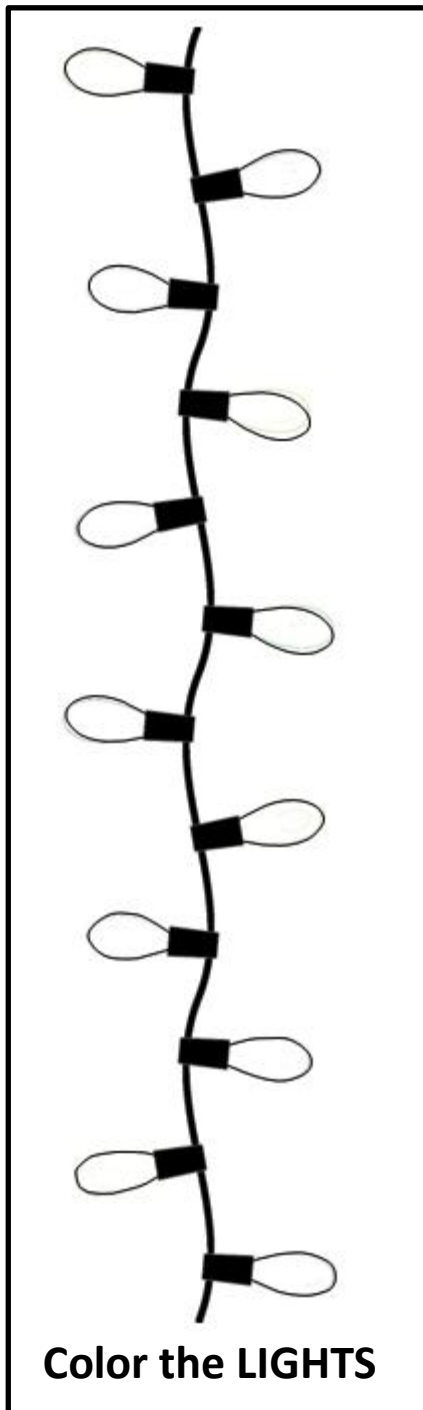

Carol : Jingle Bells

Dashing through the snow,
In a one-horse open sleigh
Over the fields we go,
Laughing all the way;
Bells on bob tail ring,
Making spirits bright
What fun it is to ride and sing
A sleighing song tonight!

Chorus
Jingle bells, jingle bells,
jingle all the way!
O what fun it is to ride
in a one-horse open sleigh,
Jingle bells, jingle bells,
jingle all the way!
O what fun it is to ride
in a one-horse open sleigh.

A day or two ago
I thought I'd take a ride,
And soon, Miss Fanny Bright
Was seated by my side.
The horse was lean and lank,
Misfortune seemed his lot,
He got into a drifted bank
And then we got upsot.

Chorus

A day or two ago,
The story I must tell
I went out on the snow,
And on my back I fell;
A gent was riding by
In a one-horse open sleigh,
He laughed as there I sprawling lie,
But quickly drove away.

Chorus

Color the LIGHTS